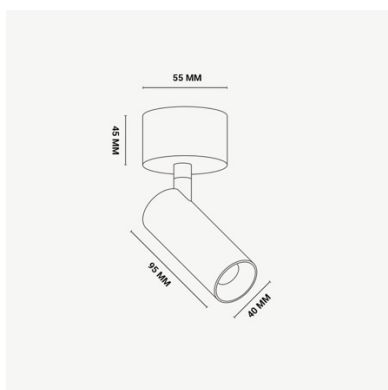

## SPOT40 surface mounted adjustable LED spot

### DIMENSIONS

<b>Category</b>	Ceiling lighting
<b>Colour</b>	Brushed Black / Brushed Bronze / Brushed Champagne / Brushed Gold
<b>Dimensions</b>	ø40 x 95 mm
<b>Light source</b>	LED (integrated)
<b>Power</b>	4,5 W
<b>Luminous flux</b>	540 Lm
<b>Colour temperature</b>	2700K / 3000K
<b>Colour Rendering Index</b>	CRI>90
<b>Efficacy</b>	120 Lm/W
<b>Lifetime</b>	>50.000h
<b>Beam angle</b>	24D / 36D (Standard) / 50D
<b>Driver</b>	Included
<b>Input voltage</b>	220 – 240 V
<b>Dimmable</b>	Yes
<b>IP rating</b>	IP20
<b>Weight</b>	0,35 kg
<b>Material</b>	Aluminum
<b>Warranty</b>	5 years